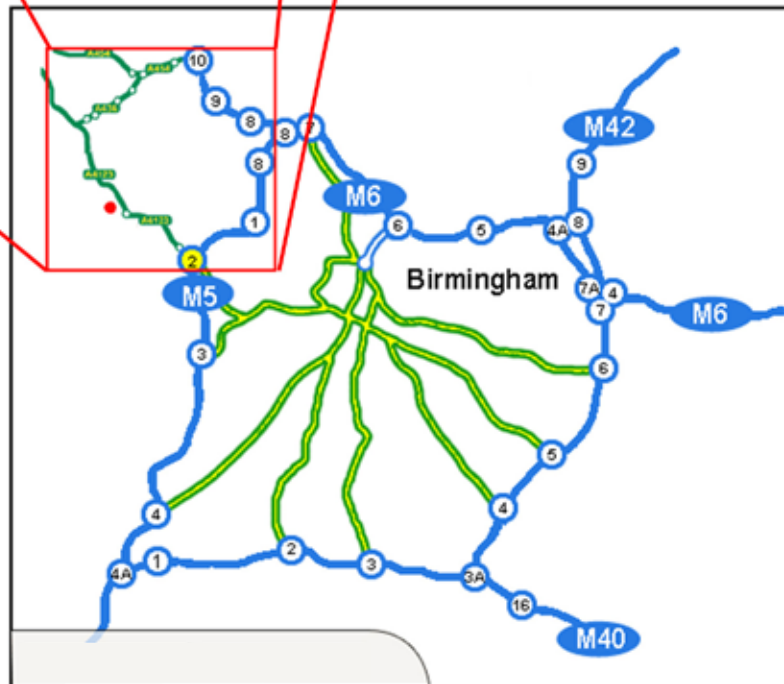

Telephone: 0121 520 7987

Waterfit Ltd
293 Birmingham New Road
Dudley
West Midlands
DY1 4SJ

M5 Junction 2 (from South, West, or East)

- Follow A4123 for Wolverhampton
- After approx 3 miles you come to a roundabout
- Continue to follow A4123 Wolverhampton
- Waterfit Ltd. is 400 yards on your left
(After Tesco Supermarket)

M6 Junction 10 (from North)

- Follow A454 Black Country route for Dudley
- This becomes the A463 for Dudley
- At the junction for the A4123 turn left following Birmingham
- Follow A4123 for Birmingham for approx 3 miles
- Pass under the 'Hansons' railway bridge and Waterfit Ltd. is on your right